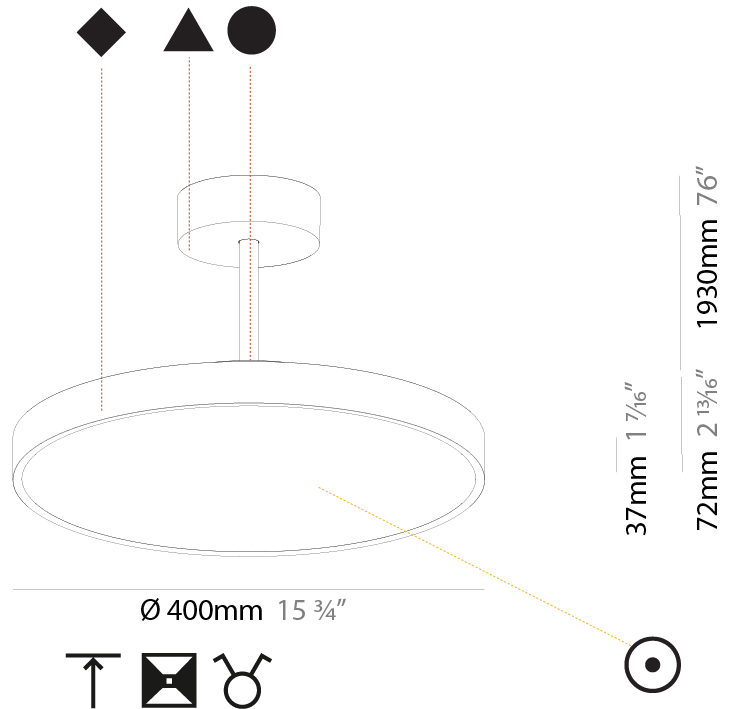

GENERAL

Series: Sign Diva Tube
Subseries: Sign Diva Tube
Brand: Prolicht
Division: Architectural
Mounting Type: Suspension
Mounting Location: Ceiling
Subcategory: Pendant

PHYSICAL

Shape: Round
Diameter (mm): 400
Diameter (in): 15 3/4
Height (mm): 72
Height (in): 2 13/16
Max. Overall Height (mm): 2002
Max. Overall Height (in): 78 13/16
Light Distribution: Direct / Indirect
Weight (kg): 3.314
Weight (lbs): 7.306
Diffuser: PMMA - Opal / Micro-Prism / Sparkling Secret / Vintage Industrial
Fixture Finish: SSR / BKV / CWI / CRY / HAB / UFT / ITA / RUA / FTG / MYG / LOD / PUS / FRO / FUP / KIA / POP / BLS / SPG / MEY / GOH / GUM / CHC / COM / ABZ / JAG / OBR / MOS / ROR
Fixture Material: Extruded Aluminum / Steel

ELECTRICAL

Lamp Type: LED (Zhaga Standard)
Input Wattage (W): 30
Total Output Wattage (W): 27.8
Dimming: Tri-Mode (Non-Dimming and Phase Dimming (120Vac only) and 0-10V Dimming)
Driver Included: Yes
Driver Location: Integrated
Driver Type: Constant Current - Universal
Driver Class: Class 2
Input Voltage (V): 120 - 277
Constant Current (MA): 500 / 350

LED

Color Temperature (*K): 3000 / 3500 / 4000
Max. Delivered Lumen (lm): 3049 / 3019 / 3055 / 3117
Nominal Lumen (lm): 4182 / 4142 / 4189 / 4275
CRI: >90 CRI
Lamp Life (hrs): 50000

OPTICAL

RATINGS AND CERTIFICATIONS

Certified By: Certified for North American Standards
IP rating: IP20