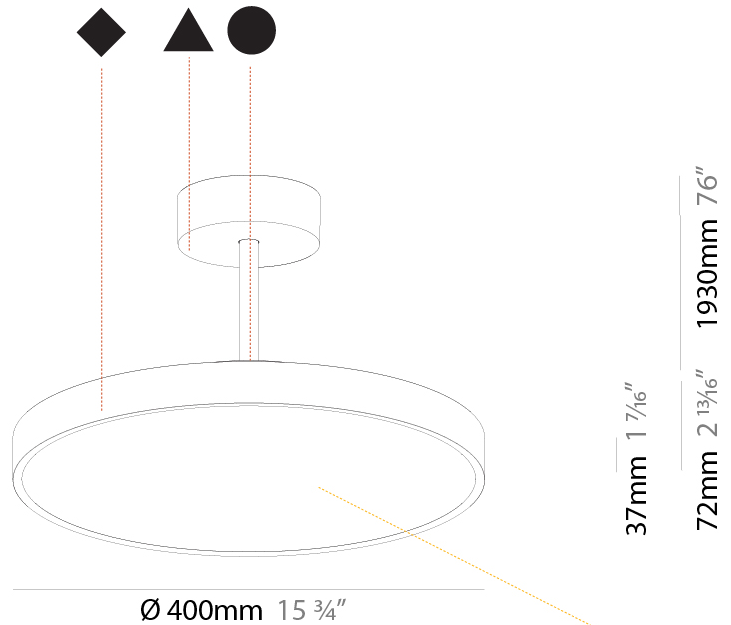

GENERAL

Series: Sign Diva Tube
Subseries: Sign Diva Tube
Brand: Prolicht
Division: Architectural
Mounting Type: Suspension
Mounting Location: Ceiling
Subcategory: Pendant

PHYSICAL

Shape: Round
Diameter (mm): 400
Diameter (in): 15 3/4
Height (mm): 72
Height (in): 2 13/16
Max. Overall Height (mm): 2002
Max. Overall Height (in): 78 13/16
Light Distribution: Direct
Weight (kg): 2.888
Weight (lbs): 6.366
Diffuser: PMMA - Opal / Micro-Prism / Sparkling Secret / Vintage Industrial
Fixture Finish: SSR / BKV / CWI / CRY / HAB / UFT / ITA / RUA / FTG / MYG / LOD / PUS / FRO / FUP / KIA / POP / BLS / SPG / MEY / GOH / GUM / CHC / COM / ABZ / JAG / OBR / MOS / ROR
Fixture Material: Extruded Aluminum / Steel

ELECTRICAL

Lamp Type: LED (Zhaga Standard)
Input Wattage (W): 17
Total Output Wattage (W): 16
Dimming: Tri-Mode (Non-Dimming and Phase Dimming (120Vac only) and 0-10V Dimming)
Driver Included: Yes
Driver Location: Integrated
Driver Type: Constant Current - Universal
Driver Class: Class 2
Input Voltage (V): 120 - 277
Constant Current (MA): 500

LED

Color Temperature (*K): 2700 / 3000 / 3500 / 4000
Max. Delivered Lumen (lm): 1807 / 1943 / 1951 / 1991
Nominal Lumen (lm): 2250 / 2450 / 2430 / 2480
CRI: >90 CRI
Lamp Life (hrs): 50000

OPTICAL

RATINGS AND CERTIFICATIONS

Certified By: Certified for North American Standards
IP rating: IP20