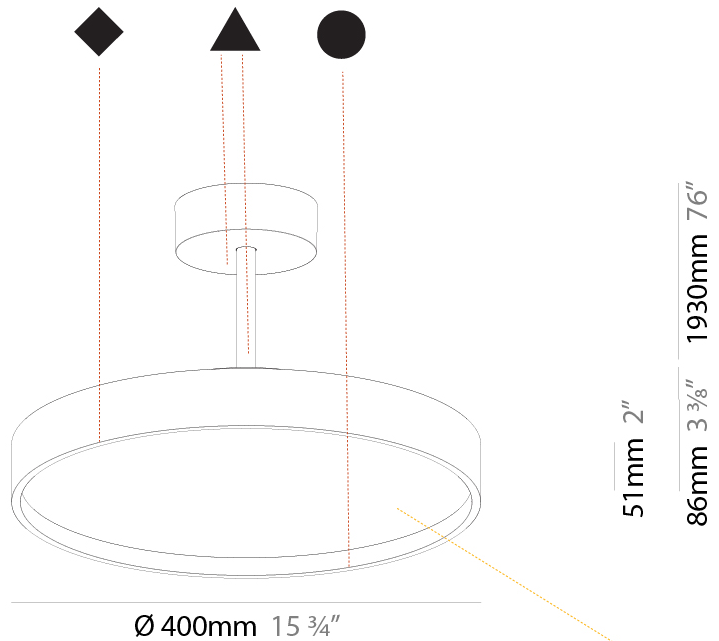

GENERAL

Series: Sign Diva Tube
Subseries: Sign Diva Tube Korona
Brand: Prolicht
Division: Architectural
Mounting Type: Suspension
Mounting Location: Ceiling
Subcategory: Pendant

PHYSICAL

Shape: Round
Diameter (mm): 400
Diameter (in): 15 3/4
Height (mm): 86
Height (in): 3 3/8
Max. Overall Height (mm): 2016
Max. Overall Height (in): 79 3/8
Light Distribution: Direct
Weight (kg): 3.251
Weight (lbs): 7.167
Diffuser: PMMA - Opal / Micro-Prism / Sparkling Secret / Vintage Industrial
Fixture Finish: SSR / BKV / CWI / CRY / HAB / UFT / ITA / RUA / FTG / MYG / LOD / PUS / FRO / FUP / KIA / POP / BLS / SPG / MEY / GOH / GUM / CHC / COM / ABZ / JAG / OBR / MOS / ROR
Fixture Material: Extruded Aluminum / Steel

ELECTRICAL

Lamp Type: LED (Zhaga Standard)
Input Wattage (W): 17
Dimming: Tri-Mode (Non-Dimming and Phase Dimming (120Vac only) and 0-10V Dimming)
Driver Included: Yes
Driver Location: Integrated
Driver Type: Constant Current - Universal
Driver Class: Class 2
Input Voltage (V): 120 - 277
Constant Current (MA): 500

LED

Color Temperature (°K): 2700 / 3000 / 3500 / 4000
Max. Delivered Lumen (lm): 1807 / 1943 / 1951 / 1991
Nominal Lumen (lm): 2250 / 2420 / 2430 / 2480
CRI: >90 CRI
Lamp Life (hrs): 50000

OPTICAL

RATINGS AND CERTIFICATIONS

Certified By: Certified for North American Standards
IP rating: IP20