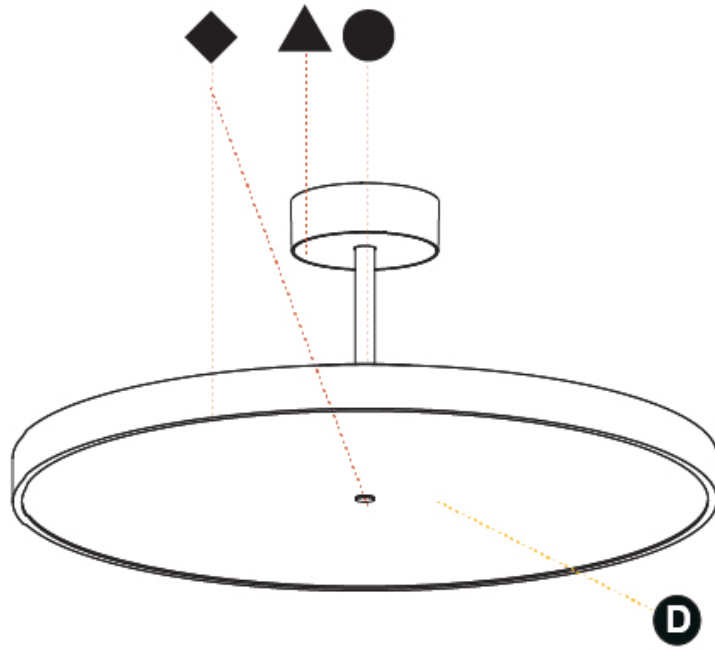

SIGN DIVA TUBE KORONA SUSPENSION

A300027-

PROJECT	_____
TYPE	_____
SPECIFIER	_____
QUANTITY	_____
DATE	_____