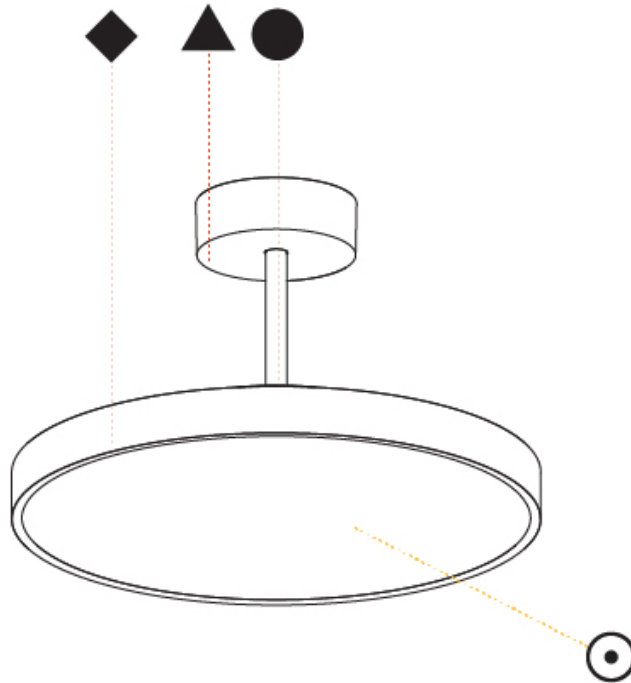

SIGN DIVA TUBE SUSPENSION

A300020-

PROJECT	_____
TYPE	_____
SPECIFIER	_____
QUANTITY	_____
DATE	_____

A