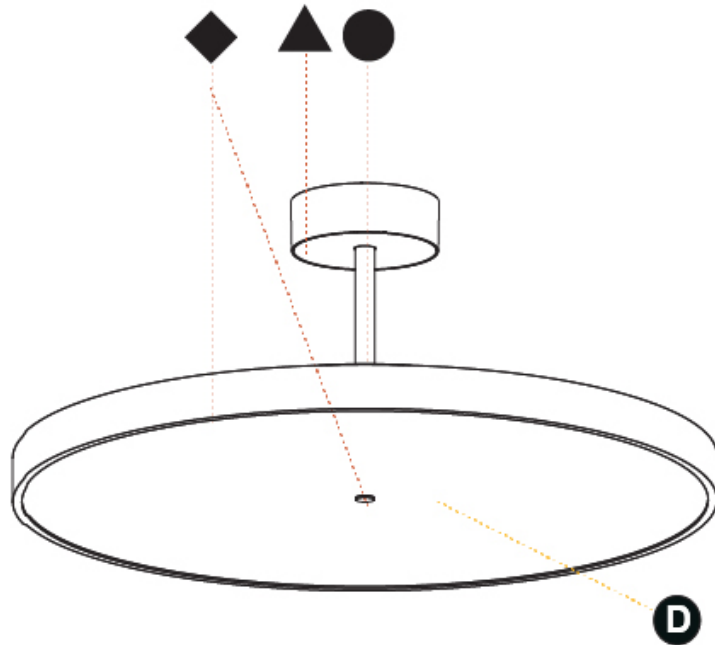

SIGN DIVA TUBE KORONA SUSPENSION

A300028-

PROJECT	_____
TYPE	_____
SPECIFIER	_____
QUANTITY	_____
DATE	_____