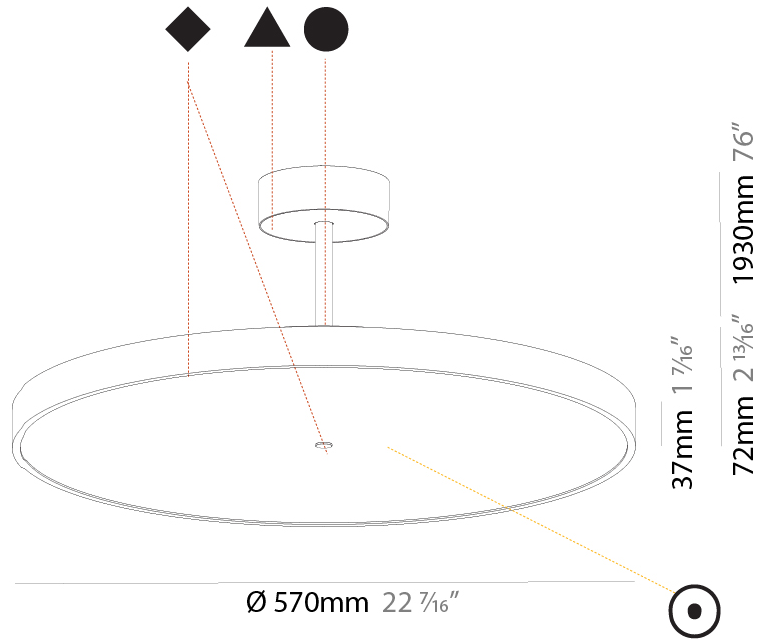

GENERAL

Series: Sign Diva Tube
Subseries: Sign Diva Tube
Brand: Prolicht
Division: Architectural
Mounting Type: Suspension
Mounting Location: Ceiling
Subcategory: Pendant

PHYSICAL

Shape: Round
Diameter (mm): 570
Diameter (in): 22 7/16
Height (mm): 72
Height (in): 2 13/16
Max. Overall Height (mm): 2002
Max. Overall Height (in): 78 13/16
Light Distribution: Direct / Indirect
Weight (kg): 8.533
Weight (lbs): 18.812
Diffuser: PMMA - Opal / Micro-Prism / Sparkling Secret / Vintage Industrial
Fixture Finish: SSR / BKV / CWI / CRY / HAB / UFT / ITA / RUA / FTG / MYG / LOD / PUS / FRO / FUP / KIA / POP / BLS / SPG / MEY / GOH / GUM / CHC / COM / ABZ / JAG / OBR / MOS / ROR
Fixture Material: Extruded Aluminum / Steel

ELECTRICAL

Lamp Type: LED (Zhaga Standard)
Input Wattage (W): 67
Dimming: Tri-Mode (Non-Dimming and Phase Dimming (120Vac only) and 0-10V Dimming)
Driver Included: Yes
Driver Location: Integrated
Driver Type: Constant Current - Universal
Driver Class: Class 2
Input Voltage (V): 120 - 277
Constant Current (MA): 350

LED

Color Temperature (°K): 2700 / 3000 / 3500 / 4000
Max. Delivered Lumen (lm): 6632 / 6728 / 6812 / 6951
Nominal Lumen (lm): 9097 / 9229 / 9344 / 9535
CRI: >90 CRI
Lamp Life (hrs): 50000

OPTICAL

RATINGS AND CERTIFICATIONS

Certified By: Certified for North American Standards
IP rating: IP20