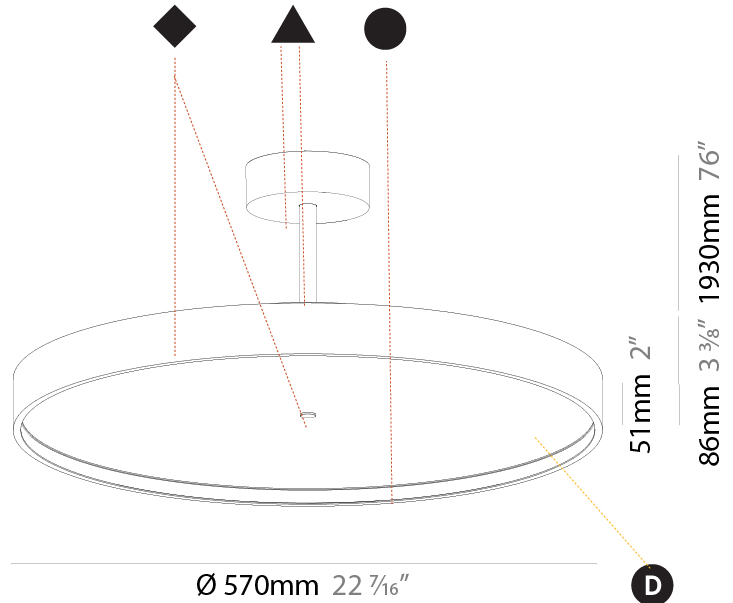

GENERAL

Series: Sign Diva Tube
Subseries: Sign Diva Tube Korona
Brand: Prolicht
Division: Architectural
Mounting Type: Suspension
Mounting Location: Ceiling
Subcategory: Pendant

PHYSICAL

Shape: Round
Diameter (mm): 570
Diameter (in): 22 7/16
Height (mm): 86
Height (in): 3 3/8
Max. Overall Height (mm): 2016
Max. Overall Height (in): 79 3/8
Light Distribution: Direct / Indirect
Weight (kg): 8.797
Weight (lbs): 19.394

Diffuser: PMMA - Opal / Micro-Prism / Sparkling Secret / Vintage Industrial

Fixture Finish: SSR / BKV / CWI / CRY / HAB / UFT / ITA / RUA / FTG / MYG / LOD / PUS / FRO / FUP / KIA / POP / BLS / SPG / MEY / GOH / GUM / CHC / COM / ABZ / JAG / OBR / MOS / ROR

Fixture Material: Extruded Aluminum / Steel

ELECTRICAL

Lamp Type: LED (Zhaga Standard)
Input Wattage (W): 67
Dimming: Tri-Mode (Non-Dimming and Phase Dimming (120Vac only) and 0-10V Dimming)
Driver Included: Yes
Driver Location: Integrated
Driver Type: Constant Current - Universal
Driver Class: Class 2
Input Voltage (V): 120 - 277
Constant Current (MA): 350

LED

Color Temperature (°K): 2700 / 3000 / 3500 / 4000
Max. Delivered Lumen (lm): 6632 / 6728 / 6812 / 6951
Nominal Lumen (lm): 9097 / 9229 / 9344 / 9535
CRI: >90 CRI
Lamp Life (hrs): 50000

OPTICAL

RATINGS AND CERTIFICATIONS

Certified By: Certified for North American Standards
IP rating: IP20