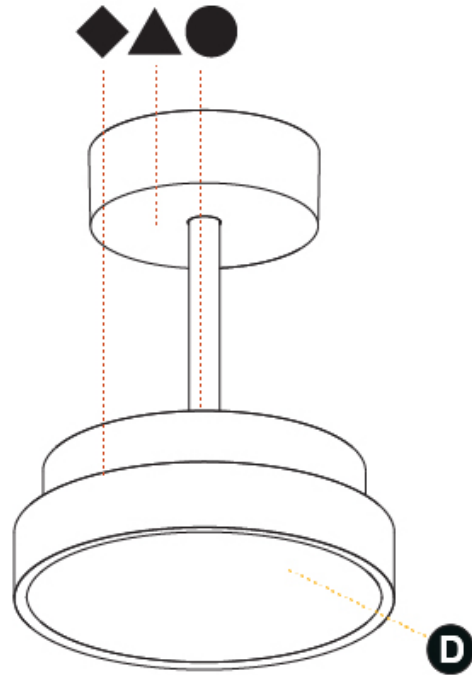

SIGN DIVA TUBE KORONA SUSPENSION

A300024-

PROJECT

TYPE

SPECIFIER

QUANTITY

DATE