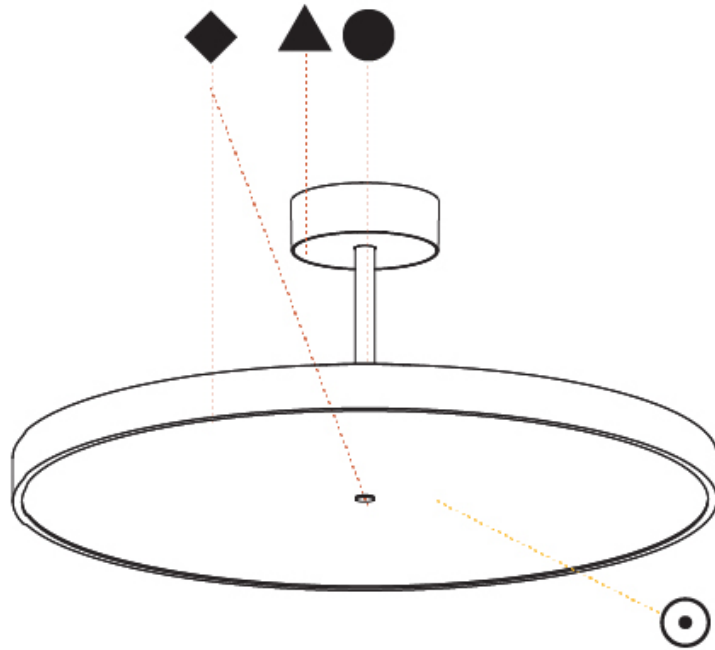

SIGN DIVA TUBE SUSPENSION

A300022-

PROJECT	_____
TYPE	_____
SPECIFIER	_____
QUANTITY	_____
DATE	_____

A